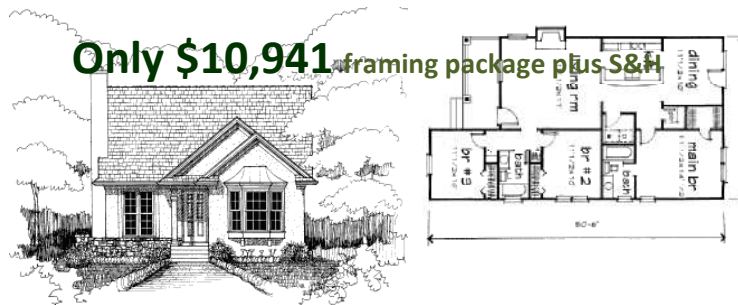

GO GREEN NOW!

SAVE NOW

STEEL PRICES ARE DOWN

AND ECO LIFESTYLE HOMES IS TAKING ADVANTAGE OF IT!

Special Builder Pricing From

\$8.99 Per Sq Ft framing packages

Includes: All wall panels, roof trusses with all parts for assembly and the ECO Exterior iStucco Coatings to finish the Green Build.

One on site trainer required for first time buyer

<http://www.ecolifestylehomes.net/packages.html>

F.O.B. Factory (approximately \$3 per mile)

Based on:

Simple design (example below) Plan conversion special \$2 per Sq Ft one time fee

Only \$10,941 framing package plus S&H

Wind loads over 110 MPH and special engineering are extra

Only \$15,425

framing package plus S&H (porch extra)

More complex designs sell from \$9.99 to \$13.99 per Sq Ft.